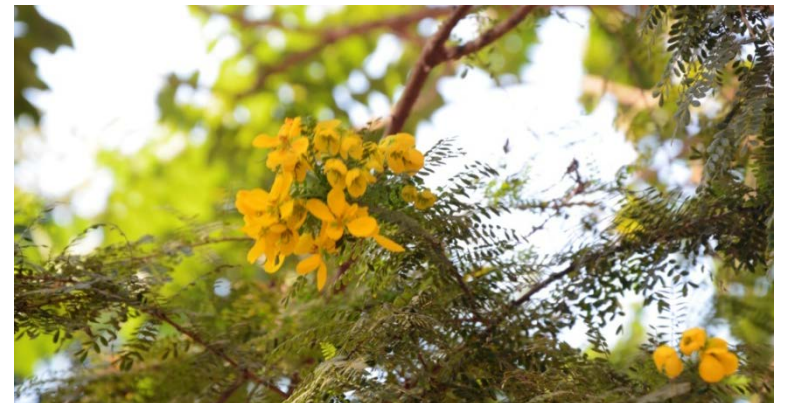

- **Common Name:** Desert Cassia
- **Telegu Name:** Cassia
- **Family:** Legiminosae
- **Genus:** Cassia
- **Species:** C.biflora
- **Habitat:** West Indies, Peurto Rico, Bahamas
- **Type:** Medium sized evergreen shrub
- **Uses:** Bonsai, Container, Street, Drought Tolerant
- **Location:** Front of GSA Building