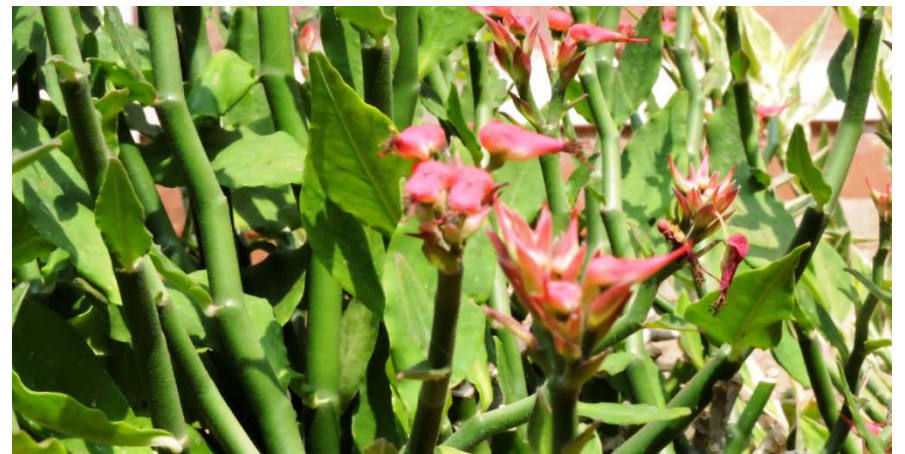

- Common Name: Devil's Backbone
- Telugu Name: Kanchipala, nalla mandu
- Family: Euphorbiaceae
- Genus: Pedilanthus
- Species: P.tithymaloides
- Type: Evergreen
- Native To: Tropical Americas
- Uses: Hedge/ border plant, can be trimmed
- Location: Visveswariah Bhawan