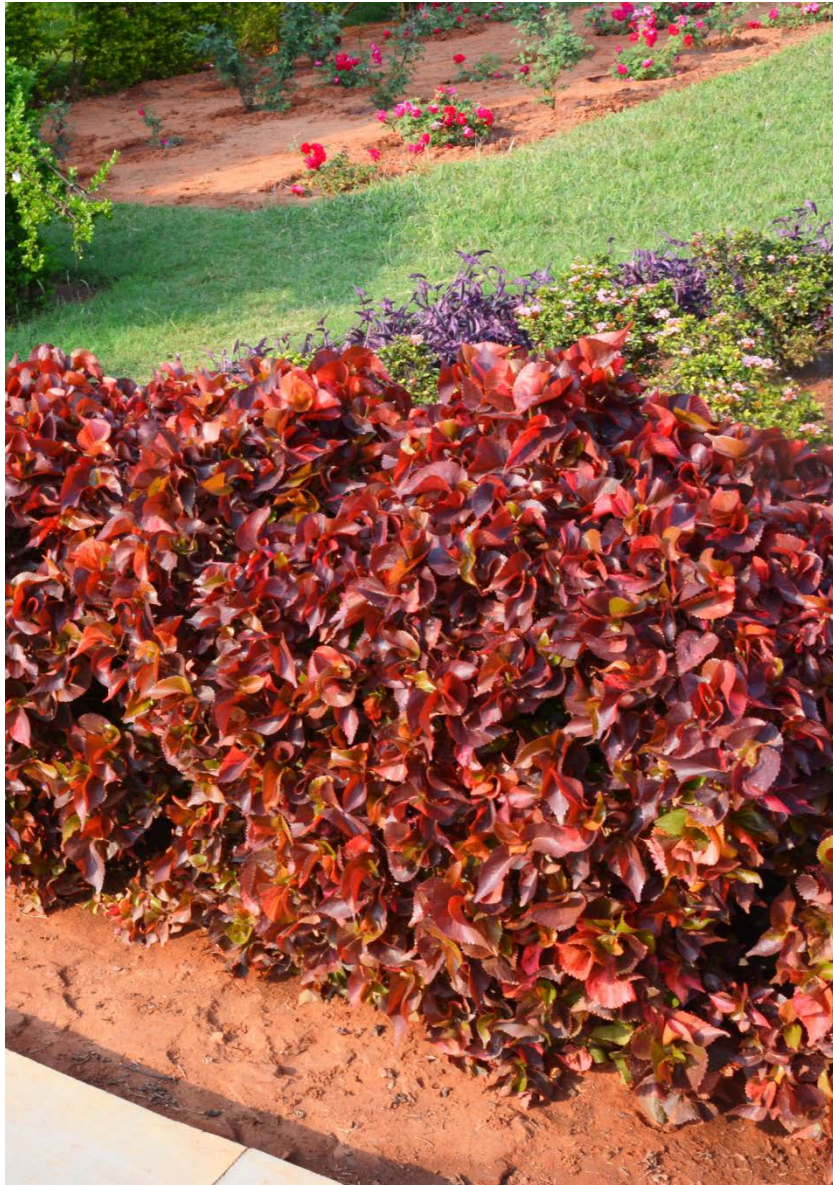

Acalypha wilkesiana macrophylla