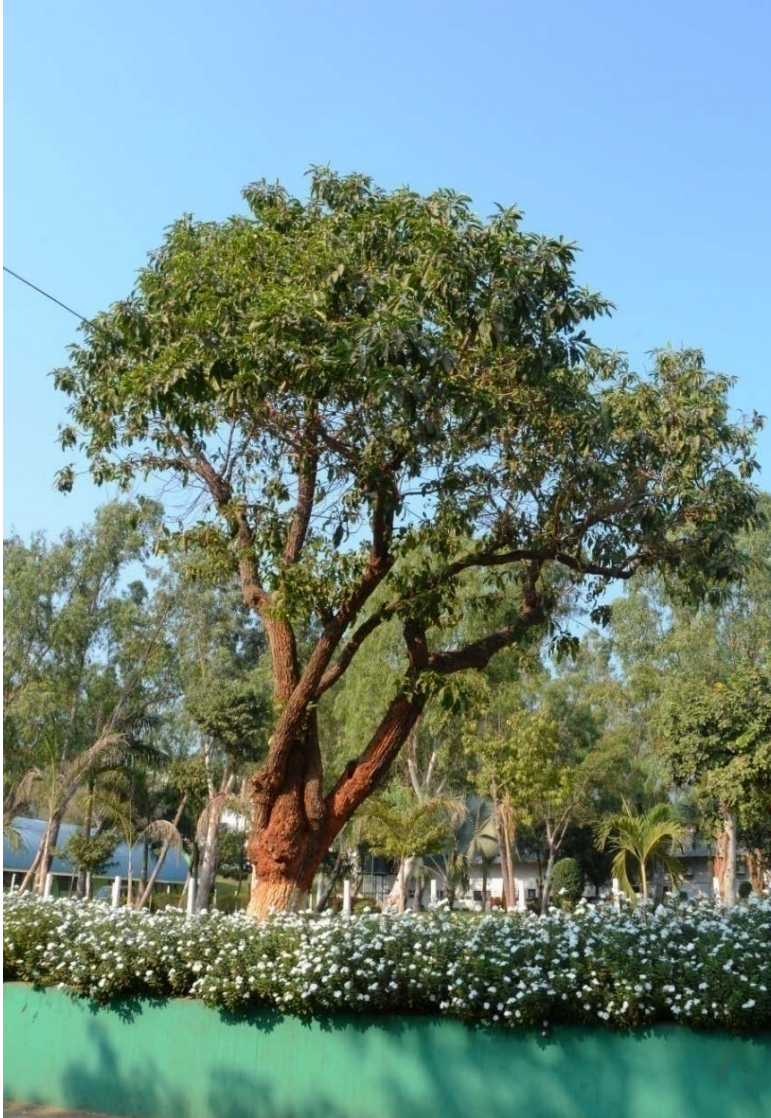

Morinda tinctoria