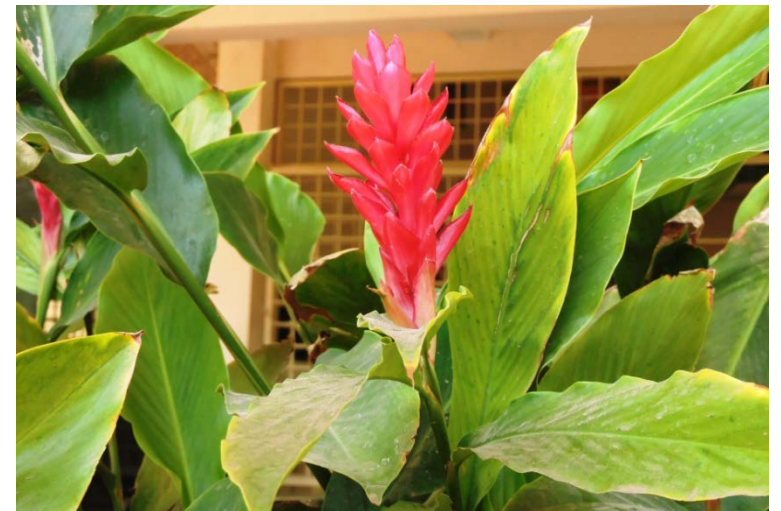

Agave augustifolia marginata

- Common Name: Carribean Century Plant
- Telugu Name: Kalabanda
- Family: Aspragaceae
- Genus: Agave
- Species: A.augustifolia
- Type: Evergreen succulent plant
- Native To: Mexico and Central America
- Uses: Ornamental accent plant
- Location: Gandhi Park

Alamanda cathartica

- **Common Name:** Allamanda
- **Telugu Name:** Allamanda
- **Family:** Apocynaceae
- **Genus:** Allamanda
- **Species:** A. cathartica
- **Type:** Evergreen shrubs or vines
- **Native To:** The Americas
- **Uses:** Ornamental plant cultivated for its large yellow flowers
- **Location:** N.T.R. Park

Albizia saman

- Common Name: Rain Tree
- Telugu Name: Nidra Ganneru
- Family: Fabaceae
- Genus: Albizia
- Species: A.saman
- Type: Evergreen
- Native To: South America
- Uses: Parks, school grounds and homesteads
- Location: Kokila Sadan

Areca catechu palm

- **Common Name:** Betel Palm, Areca-nut palm
- **Telugu Name:** Ghonta
- **Family:** Arecaceae
- **Genus:** Areca
- **Species:** Areca catechu
- **Type:** Palm which produces betel-nut, medium sized growing up to 20m or more
- **Native To:** Tropical Pacific, Asia and Africa
- **Uses:** Ornamental plant
- **Location:** In front of GIM building