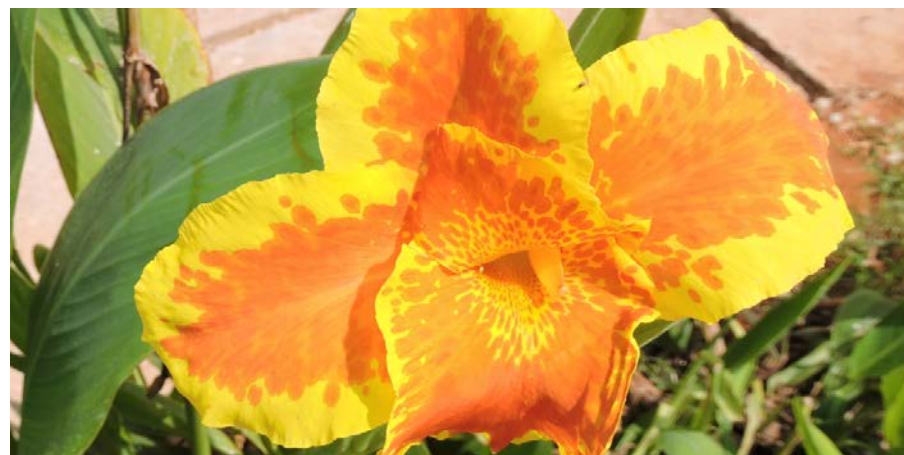

- **Common Name:**
- **Telugu Name:** Krishmatamara
- **Family:** Cannaceae
- **Genus:** Canna
- **Species:** C.Indica
- **Type:** Deciduous plant
- **Native To:**
- **Uses:** Gardens, edging plants, seeds used for jewelry and musical instruments
- **Location:** Institute of Pharmacy