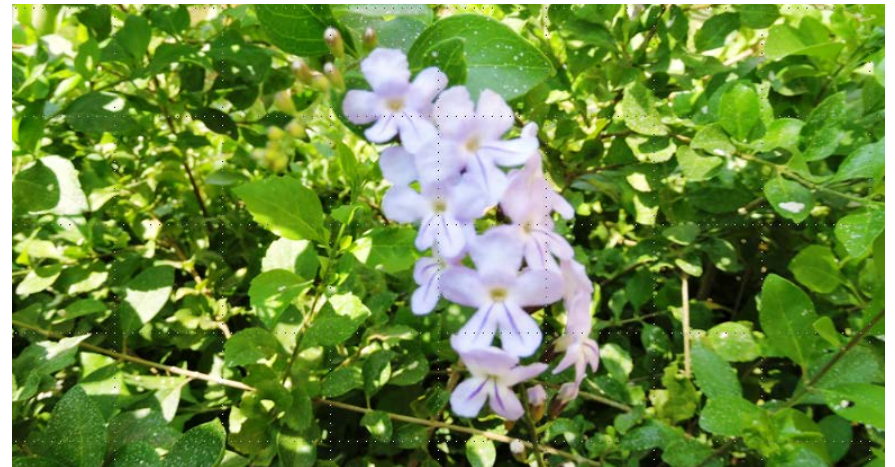

- **Common Name:** Golden dewdrops, skyflower
- **Telugu Name:** Chinnakasinda
- **Family:** Verbenaceae
- **Genus:** Duranta
- **Species:** D.erecta
- **Type:** Fast growing multi stemmed shrub
- **Native To:** Mexico and South America
- **Uses:** Hedging plant, flowers and berries attract butterflies and humming birds
- **Location:** Pharmacy Building