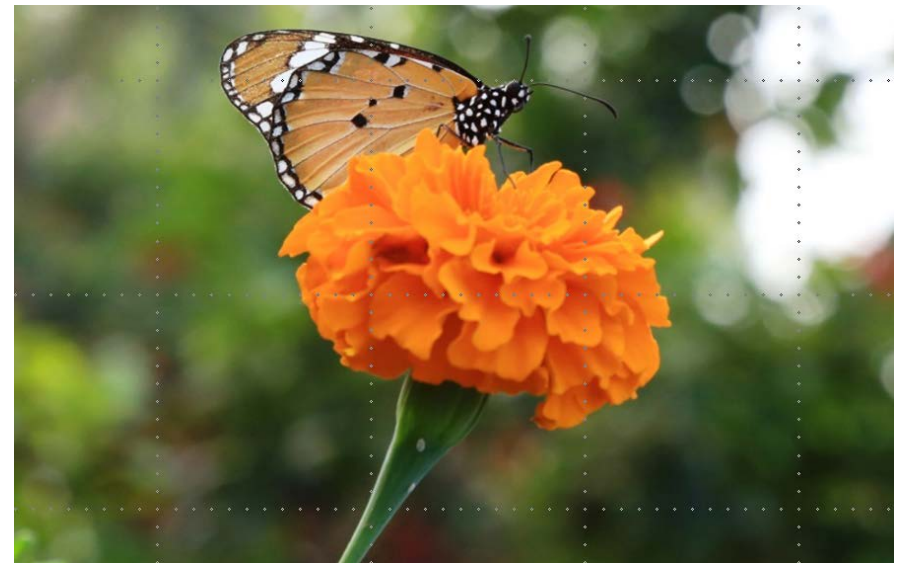

- **Common Name:** Mexican Marigold
- **Telugu Name:** Mudda Banti Puvu
- **Family:** Asteraceae
- **Genus:** Tagetes
- **Species:** T.erecta
- **Type:** Annual growing at a medium rate
- **Native To:** Mexico
- **Uses:** Medicinal, decorative and ceremonial purposes
- **Location:** GIMSR