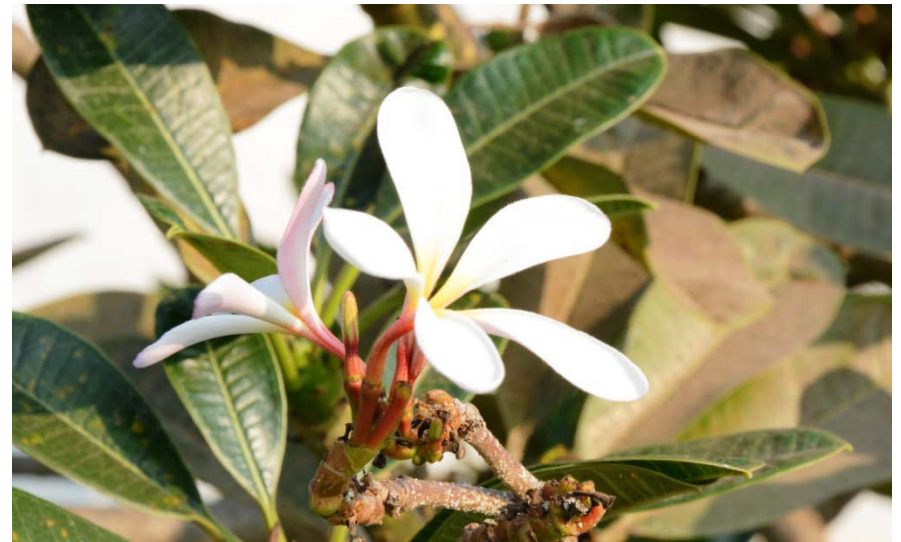

- **Common Name:** Frangipani, Champa
- **Telugu Name:** Nuruvarahalu, Tella Deva Ganneru
- **Family:** Apocynaceae
- **Genus:** Plumeria
- **Species:** P.alba
- **Type:** Evergreen shrub
- **Native To:** Carribean and Central America
- **Uses:** Avenues, Parks and Gardens, Attractive white scented flowers
- **Location:** Gitam Bhawan