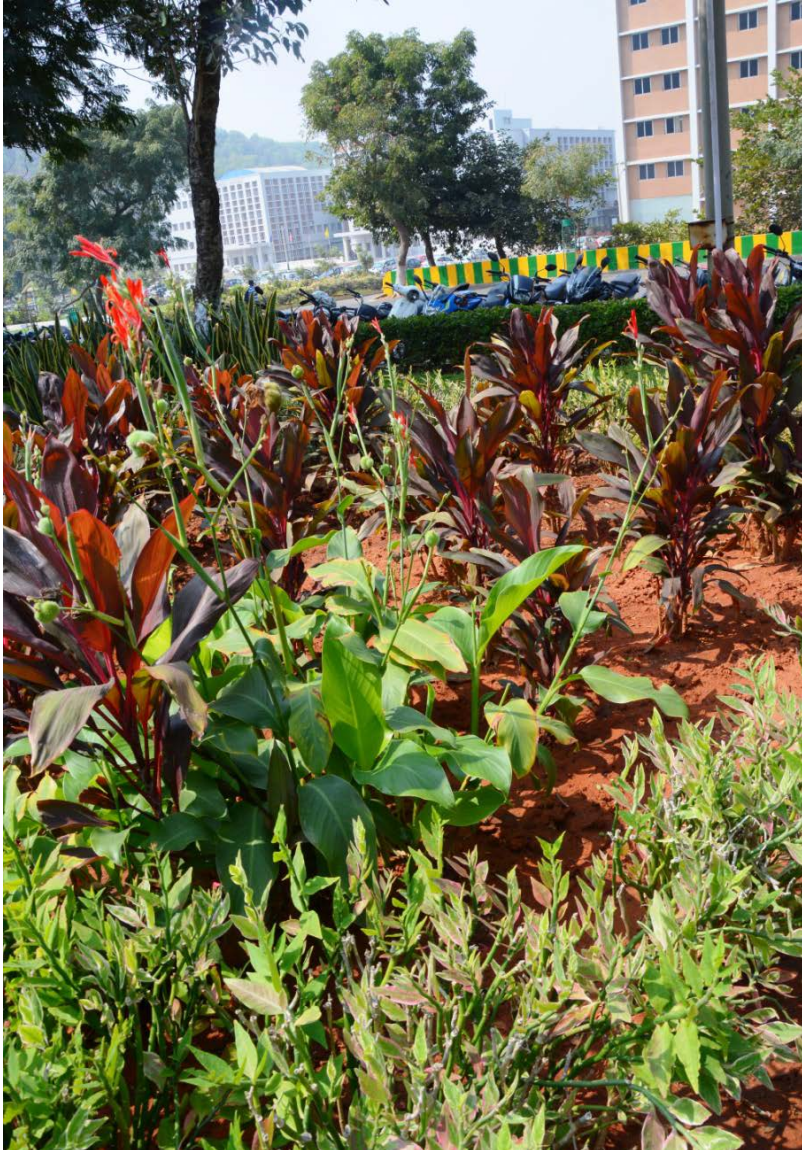

Canna indica

- **Common Name:** Indian shot, African arrow root
- **Telugu Name:** Guruginja, Metta- tamara
- **Family:** Cannaceae
- **Genus:** Canna
- **Species:** C.Indica
- **Type:** Perennial growing upto 1.5m in height
- **Native To:** South and Central America, Mexico
- **Uses:** Fruit and root edible, medicinal properties
- **Location:** Near Gandhiji's statue opp.Gitam Centre