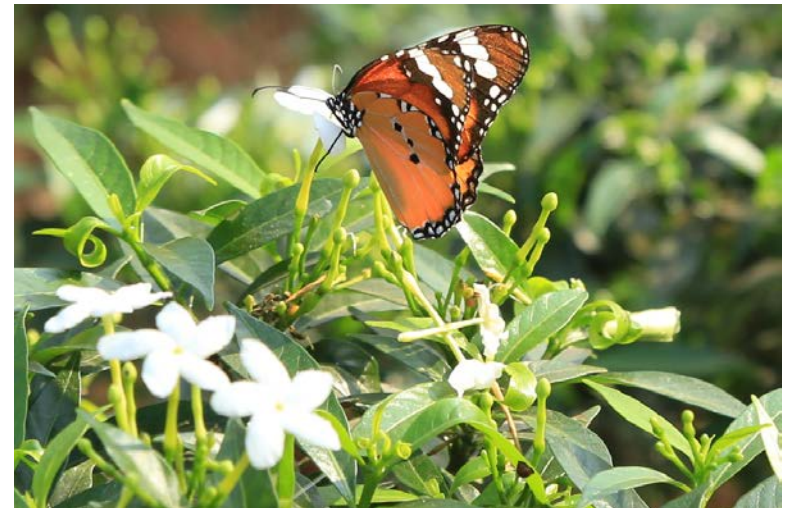

- **Common Name:** Crape Jasmine
- **Telugu Name:** Nandivardhanam
- **Family:** Apocynaceae
- **Genus :** Tabernaemontana
- **Species:** T. divaricata
- **Type:** Evergreen Shrub
- **Ecology:** Native to India
- **Uses:** Avenues, parks and gardens
- **Location:** Visveswarraih Bhavan