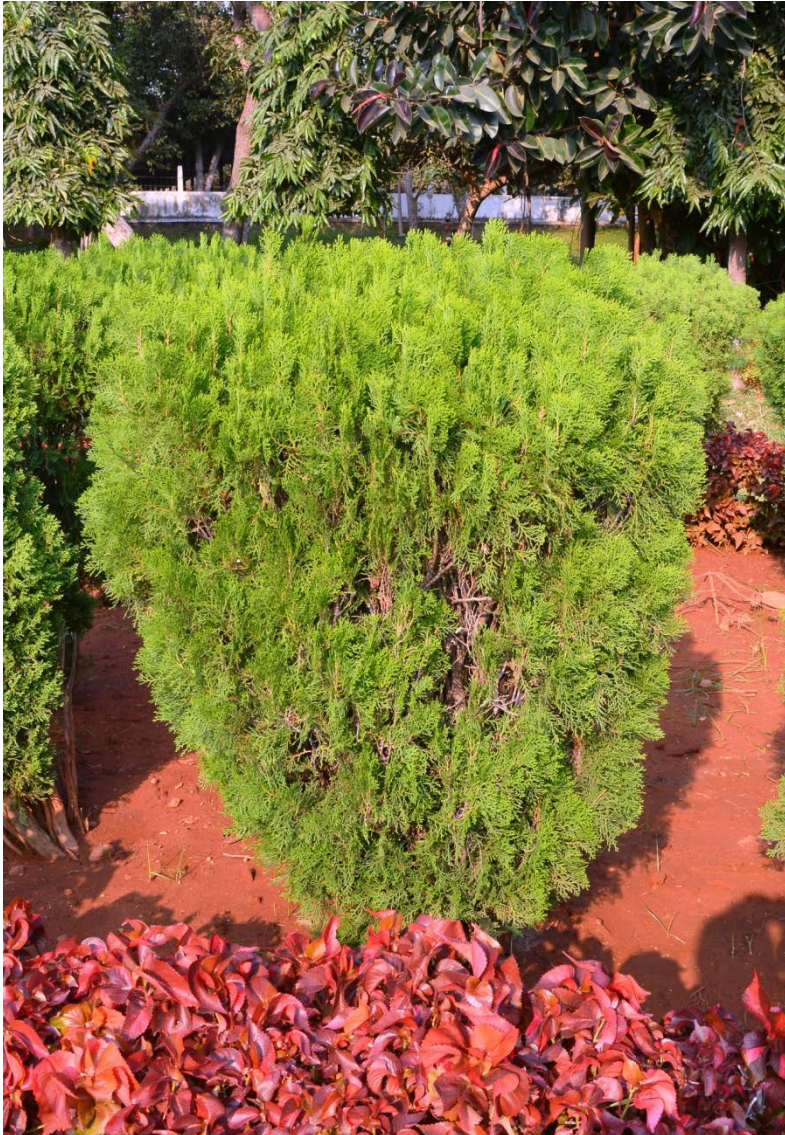

Thuja orientalis