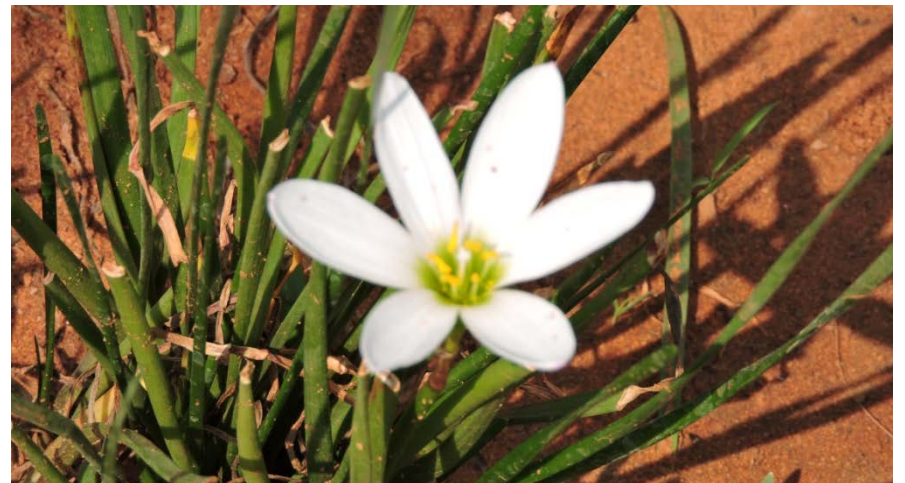

- Common Name: White Trumpet Lily
- Telugu Name: Kaluva puvvu
- Family: Liliaceae
- Genus: Lilium
- Species: L.longifolium
- Type: Bulb growing upto 1metre height
- Native To: East Asia, Southern Japan
- Uses: Ornamental and medicinal
- Location: GIMSR