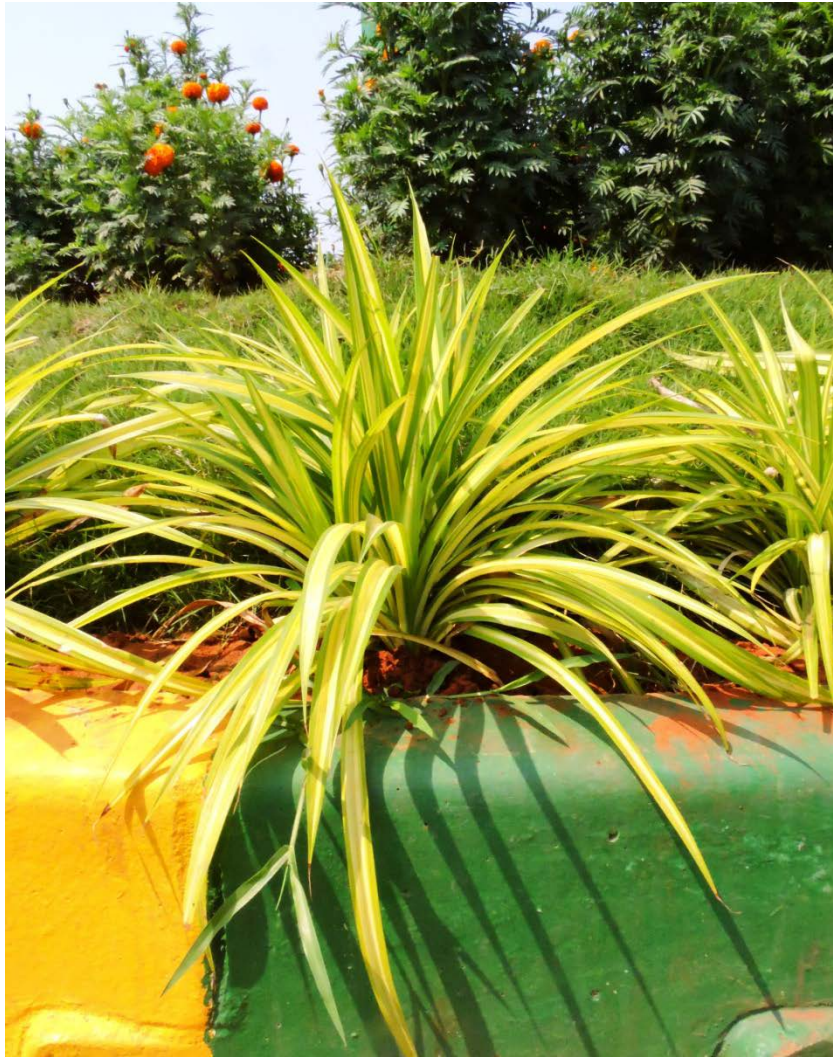

Chlorophytum comosum