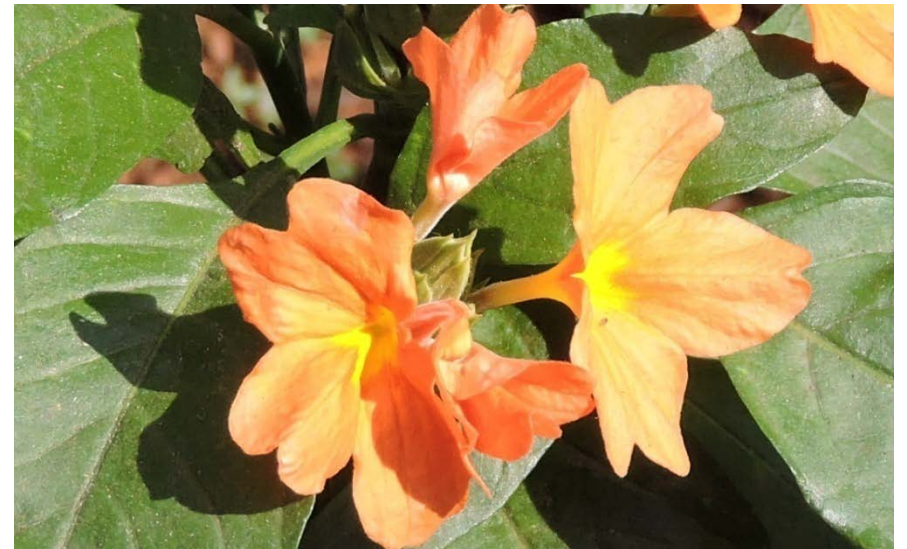

- Common Name: Firecracker flower
- Telugu Name: Kankambaram
- Family: Acanthaceae
- Genus: Crossandra
- Species: C. infundibuliformis
- Type: Evergreen shrub
- Native To: India and Sri Lanka
- Uses: Ornamental plant
- Location: New Bheema's Canteen