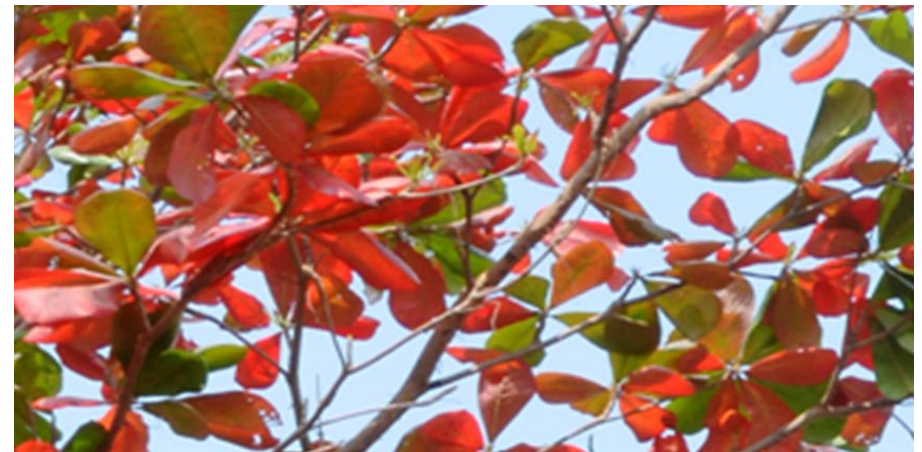

- **Common Name:** Badam, Indian Almond Tree
- **Telugu Name:** Tapasataruvu, Badam chettu
- **Family:** Combretaceae
- **Genus:** Terminalia
- **Species:** T.catappa
- **Type:** Deciduous tree with upright symmetrical crown and horizontal branches
- **Native To:** Tropical regions of Asia, Africa and Australia
- **Uses:** Avenues, Parks and Gardens,
- **Location:** Near New Bheema's Canteen